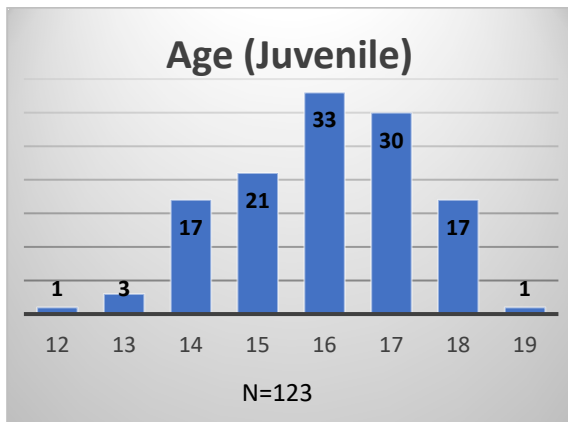

Daily Data Dashboard – February 15, 2023

Demographics for JTDC Population

Wednesday Morning Midnight Count

Total # of probation Involved youth¹: 1,099

¹ Probation Active: Any youth who is pending sentencing with an active social history, has been formally placed on probation or supervision with Cook County Juvenile Probation on the date of the report.

*Age, Gender and Race for Criminal Court population (N=1) is not represented in this report.

Data sources: cFive Supervisor – Probation Population and RMIS – JTDC Population

Daily Data Dashboard – February 15, 2023
Demographics for JTDC Population
Wednesday Morning Midnight Count