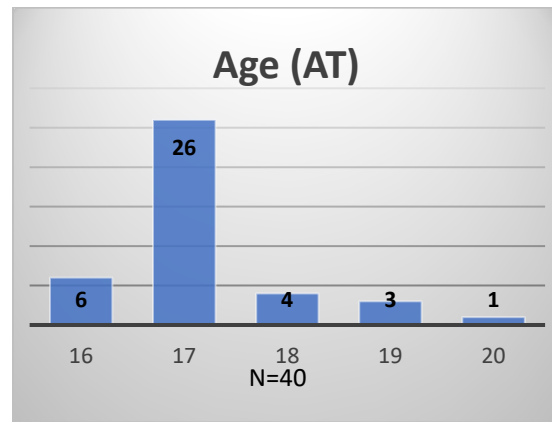

Daily Data Dashboard – February 15, 2023

Demographics for JTDC Population

Wednesday Morning Midnight Count

Total # of probation Involved youth¹: 1,099

¹ Probation Active: Any youth who is pending sentencing with an active social history, has been formally placed on probation or supervision with Cook County Juvenile Probation on the date of the report.

*Age, Gender and Race for Criminal Court population (N=1) is not represented in this report.

Data sources: cFive Supervisor – Probation Population and RMIS – JTDC Population

Daily Data Dashboard – February 15, 2023
Demographics for JTDC Population
Wednesday Morning Midnight Count