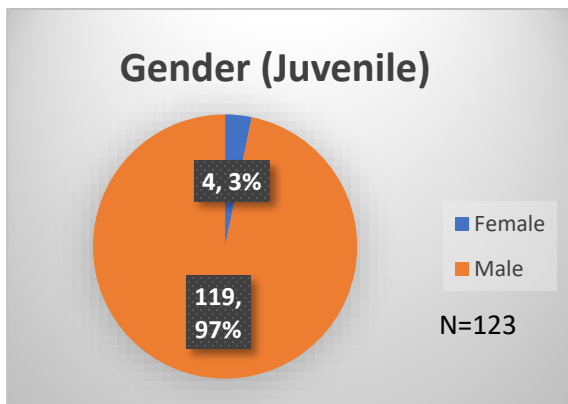

Daily Data Dashboard – February 15, 2023

Demographics for JTDC Population

Wednesday Morning Midnight Count

Total # of probation Involved youth¹: 1,099

¹ Probation Active: Any youth who is pending sentencing with an active social history, has been formally placed on probation or supervision with Cook County Juvenile Probation on the date of the report.

*Age, Gender and Race for Criminal Court population (N=1) is not represented in this report.

Data sources: cFive Supervisor – Probation Population and RMIS – JTDC Population

Daily Data Dashboard – February 15, 2023
Demographics for JTDC Population
Wednesday Morning Midnight Count