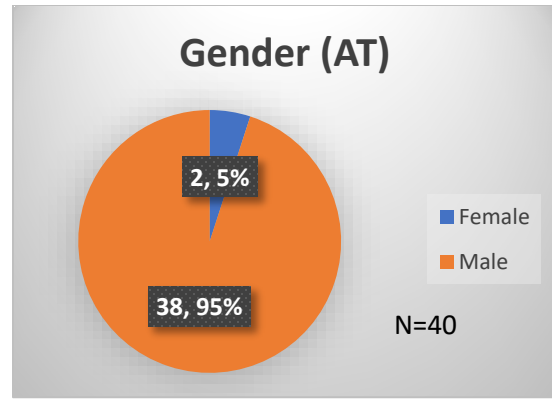

Daily Data Dashboard – February 15, 2023

Demographics for JTDC Population

Wednesday Morning Midnight Count

Total # of probation Involved youth¹: 1,099

¹ Probation Active: Any youth who is pending sentencing with an active social history, has been formally placed on probation or supervision with Cook County Juvenile Probation on the date of the report.

*Age, Gender and Race for Criminal Court population (N=1) is not represented in this report.

Data sources: cFive Supervisor – Probation Population and RMIS – JTDC Population

Daily Data Dashboard – February 15, 2023
Demographics for JTDC Population
Wednesday Morning Midnight Count