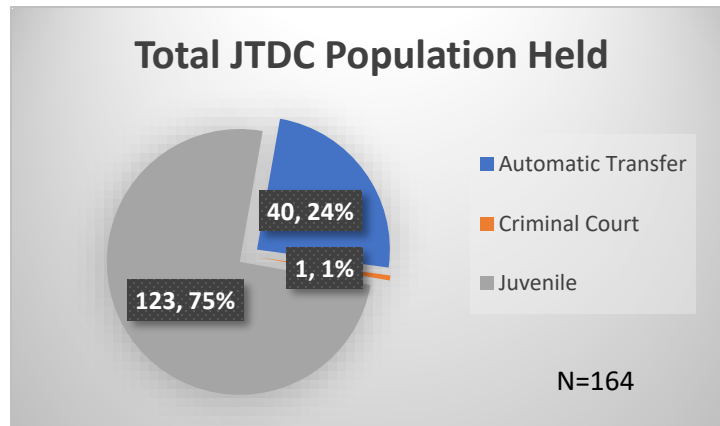

Daily Data Dashboard – February 15, 2023

Demographics for JTDC Population

Wednesday Morning Midnight Count

Total # of probation Involved youth¹: 1,099

¹ Probation Active: Any youth who is pending sentencing with an active social history, has been formally placed on probation or supervision with Cook County Juvenile Probation on the date of the report.

*Age, Gender and Race for Criminal Court population (N=1) is not represented in this report.

Data sources: cFive Supervisor – Probation Population and RMIS – JTDC Population

Daily Data Dashboard – February 15, 2023
Demographics for JTDC Population
Wednesday Morning Midnight Count